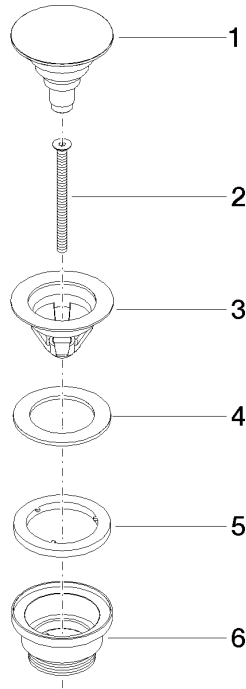

Basin Waste with push fastening 1 1/4" - Brushed Durabross (23kt Gold)

IMO

10 125 970

Fits: IMO, LULU, MADISON, MEM, TARA,
CL.1, LISSÉ, VAIA, META, CYO

	Brushed Durabross (23kt Gold)	10 125 970-28
	Chrome	10 125 970-00
	Brushed Platinum	10 125 970-06
	Platinum	10 125 970-08
	Durabross (23kt Gold)	10 125 970-09
	Dark Chrome	10 125 970-19
	Light Gold	10 125 970-26
	Brushed Light Gold	10 125 970-27
	Matte Black	10 125 970-33
	Platinum / Brushed Platinum	10 125 970-36
	Durabross / Brushed Durabross (23kt Gold)	10 125 970-38
	Brushed Bronze	10 125 970-42
	Brushed Champagne (22kt Gold)	10 125 970-46
	Champagne (22kt Gold)	10 125 970-47
	Brushed Chrome	10 125 970-93
	Brushed Dark Platinum	10 125 970-99

Basin Waste with push fastening 1 1/4" - Brushed Durabronze (23kt Gold)

IMO

10 125 970

Only suitable for basins with an overflow.

10 125 970

mm [inches]

10 125 970

Parts for other finishes can be found here: [Chrome](#)

Spare parts list

No.	Item Number	Name	Quantity used	Delivery time
1	04 31 20 096 00-28	plug	1	20
2	09 30 30 179 90	screw	1	2
3	09 11 01 038-28	cup	1	20
4	09 14 05 061 90	seal	1	2
5	09 14 03 153 90	seal	1	2
6	09 11 10 156-28	connection	1	20